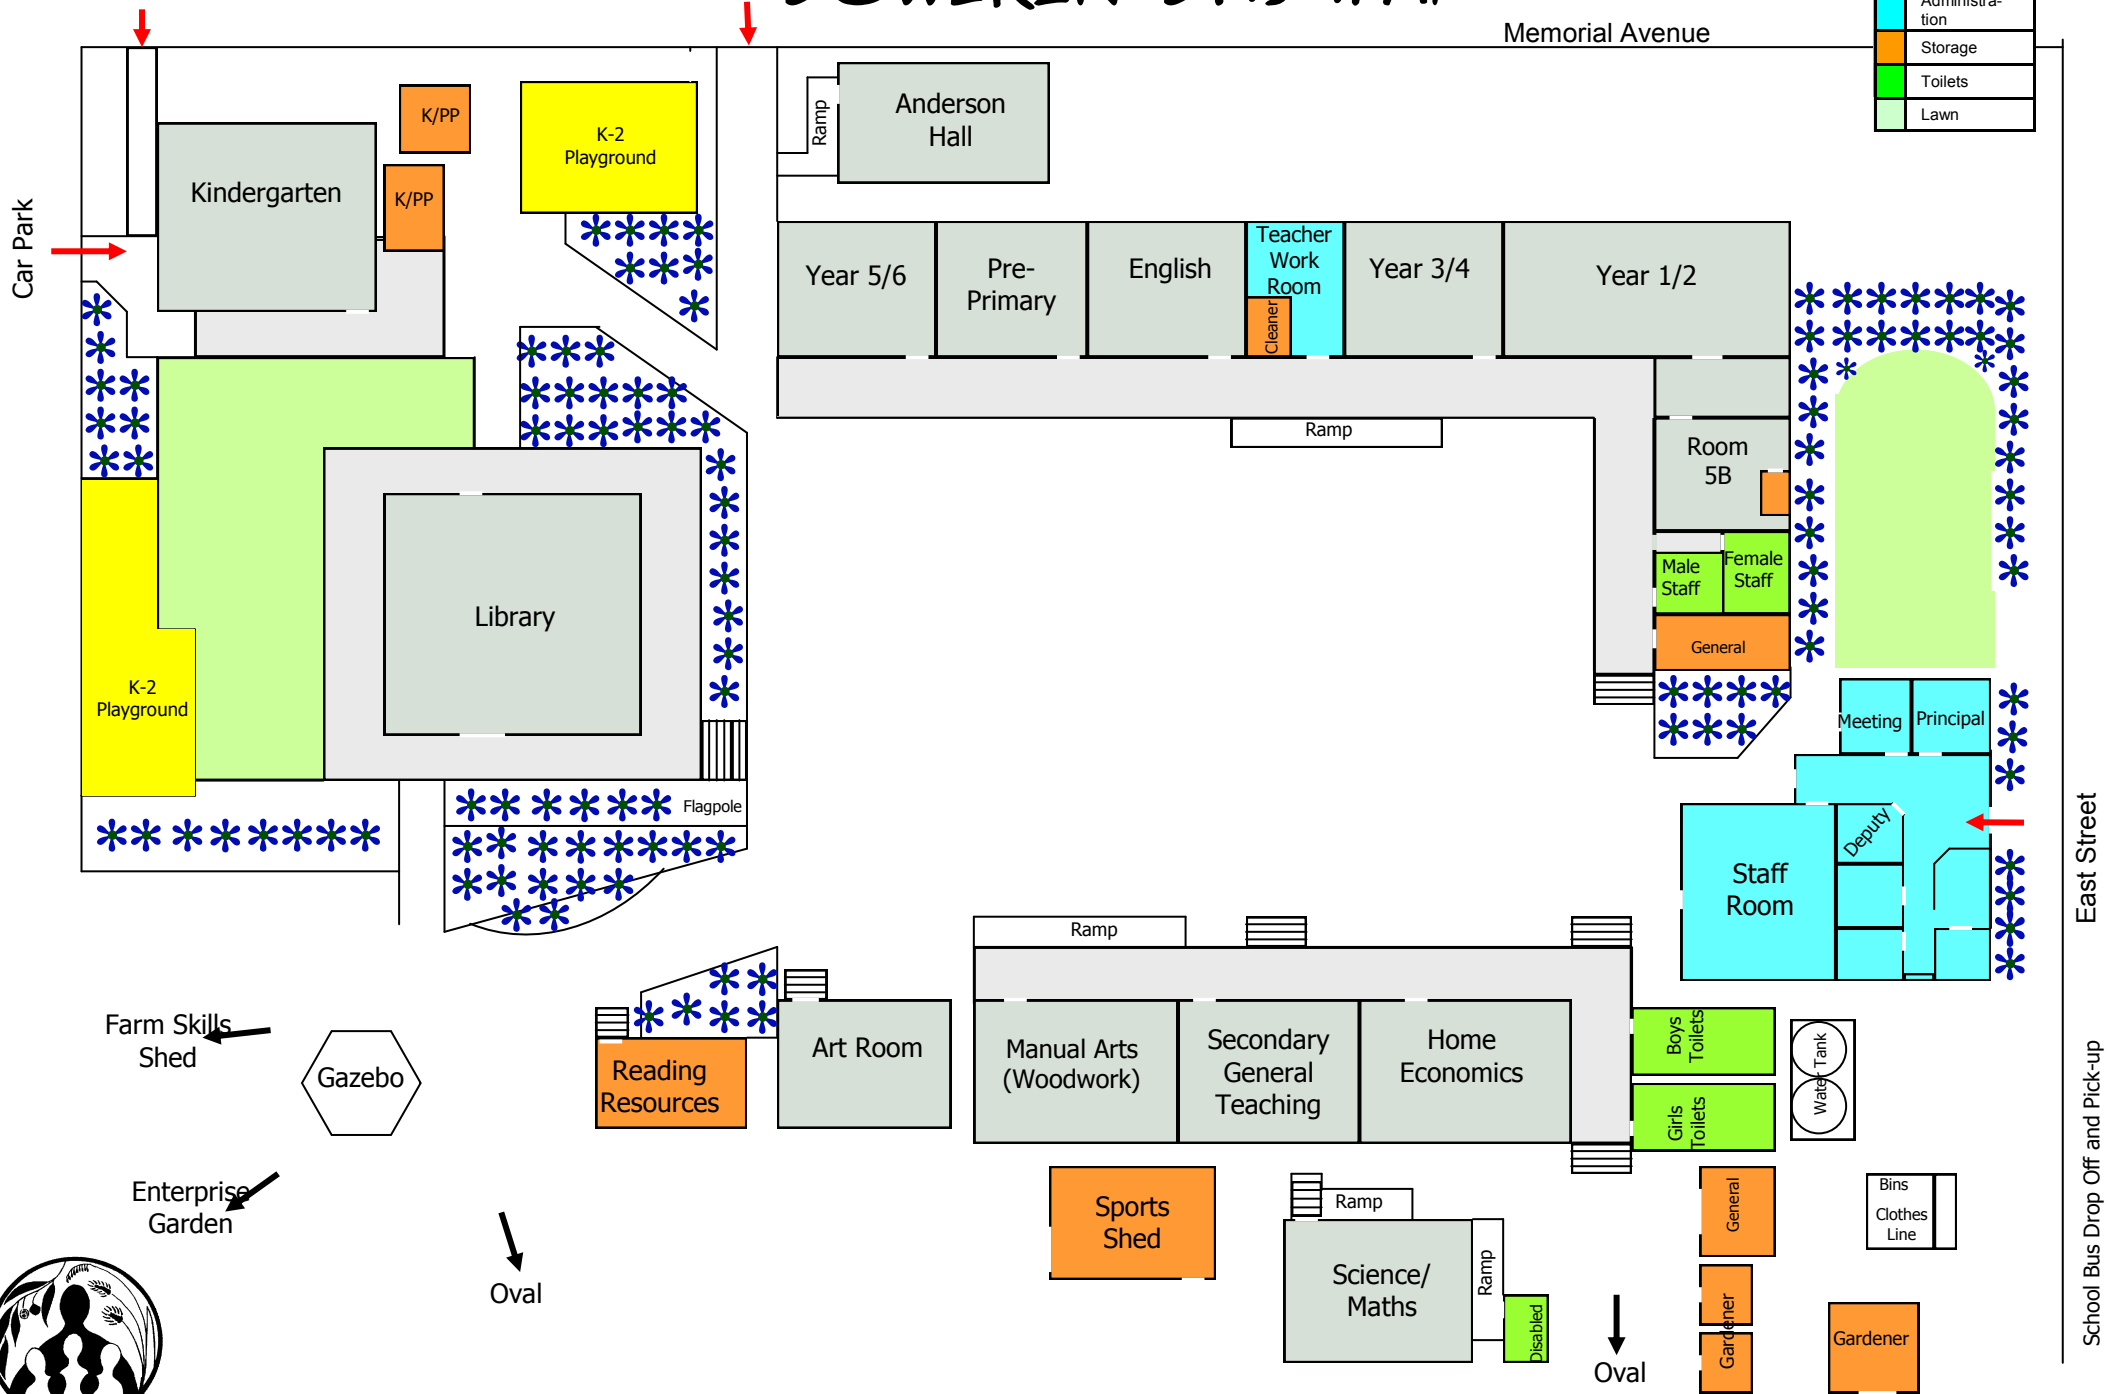

DOWERIN DHS MAP

Yellow	Playground
Cyan	Administration
Orange	Storage
Green	Toilets
Light Green	Lawn

Oval

Oval

East Street

School Bus Drop Off and Pick-up